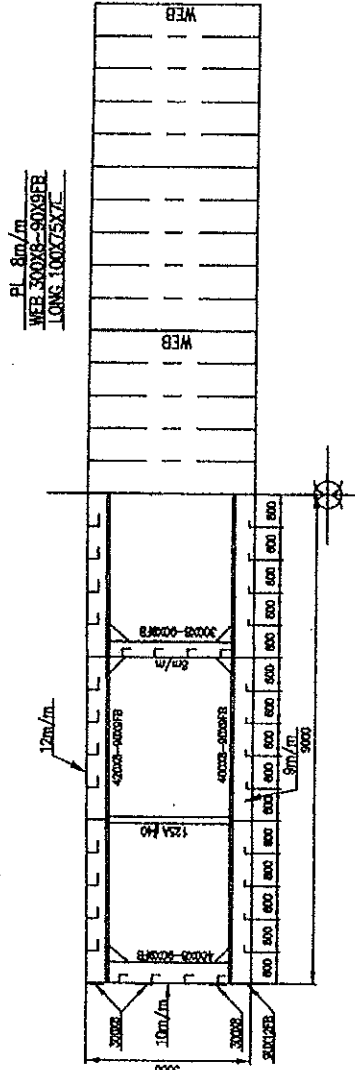

NIKO 540

MIDSHIP SECTION (S=1/100)

PRINCIPAL DIMENSION'S	
LENGTH (O. A.)	50,000
BREADTH (MID.)	18,000
DEPTH (")	3,000
DECK CAMBER	0.050

PROFILE

DECK & BOTTOM

DECK PL 12m/m WEB 420X8-90X9FB