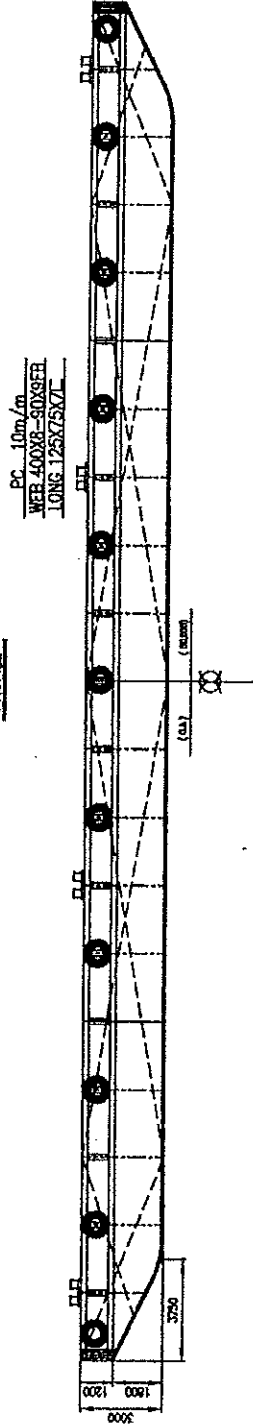

NIKO 540

MIDSHIP SECTION (S=1/100)

PRINCIPAL DIMENSION'S	
LENGTH (O. A.)	50,000
BREADTH (MID.)	18,000
DEPTH (")	3,000
DECK CAMBER	0.050

PROFILE

DECK & BOTTOM

DECK PL 12m/m WEB 420X8-90X9FB